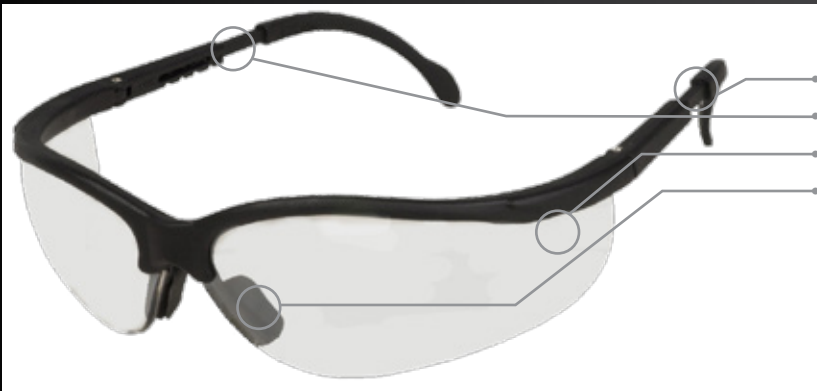

## HI-VIS SAFETY GEAR

# SAFETY GLASSES

- Meets ANSI Z87.1+ Standards
- Provides 99.9% UV Protection
- Scratch-Resistant Polycarbonate Lenses

## BOXER

- Nylon matte frame
- Extendable temple with cord holes
- Sleek, bayonet lens
- Comfortable rubber nose guard

Item #: **SPEKB10S**      **SPEKB20S**  
 Colors: Clear Lens,      Gray Lens,  
             Black Frame      Black Frame

## DANE

- Single, wrap-around, polycarbonate lens
- Nylon, black matte frame
- Flexible, rubber temples

Item #: **SPEL10S**      **SPEL20S**  
 Colors: Clear Lens,      Gray Lens,  
             Frosted Clear Frame      Black Frame