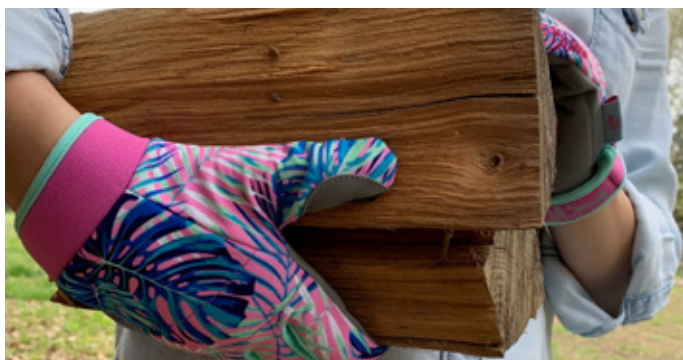

**Tropical Gardener™**  
#BL77301/BL77302

- Stylish, Tropical-Pattern Spandex Back
- Padded, Gray, Synthetic Leather Palm
- Easy Slip-On Cuff

**Blossom Gardener™**  
#BL77401/BL77402

- Stylish, Purple Zinna Spandex Back
- Padded, Black Synthetic Leather Palm
- Easy Slip-On Cuff

## COATED MACHINE-KNIT GLOVES

The Sprouts Weeder™ machine-knit, coated gloves are form fitting and puncture-resistant. They provide excellent gripping power for a variety of lawn and garden applications.