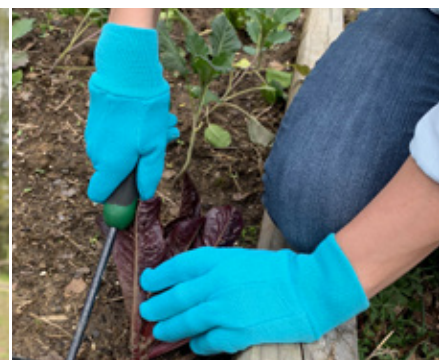

## COATED MACHINE-KNIT GLOVES

The Sprouts Weeder™ machine-knit, coated gloves are form fitting and puncture-resistant. They provide excellent gripping power for a variety of lawn and garden applications.