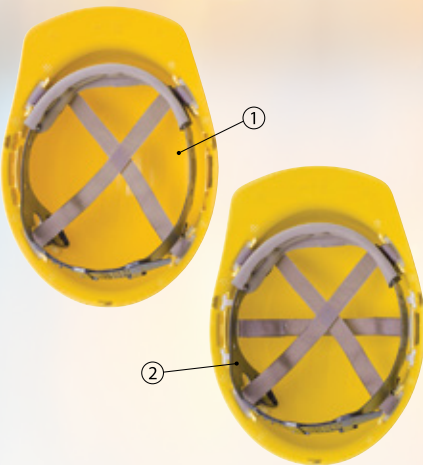

CORDOVA
SAFETY PRODUCTS

HEAD PROTECTION

CORDOVA SAFETY PRODUCTS supplies a full line of hard hats and accessories. Select from full brim, cap style, and bump caps and 4- or 6-point ratchet or pin-lock suspensions in a variety of colors. Most are available in vented.

CAP STYLE

DUO-SAFETY™ HARD HATS

Duo-Safety™ hard hats are constructed with high density polyethylene and meet ANSI/ISEA Z89.1 standards and are rated Class E and Class G.

With a sleek, low-profile design, Duo-Safety™ helmets are available in both Cap Style and Full-Brim models, pinlock and ratchet suspension.

Made in the USA, all helmets include a cushioned brow pad and vertical height adjustment.

4-Point vs 6-Point Ratchet Suspension

- ① 4-Point Ratchet Suspension
- ② 6-Point Ratchet Suspension

Ratchet Cap Style Hard Hats

- High-Density Polyethylene Construction
- Vertical Height Adjustment
- 4- or 6-Point Ratchet Suspension
- Accessory Slot
- Cushioned Brow Pad

STYLE #	COLOR	SUSPENSION	STYLE #	COLOR	SUSPENSION
H24R1*	WHITE	4-POINT	H26R1*	WHITE	6-POINT
H24R2*	YELLOW	4-POINT	H26R2*	YELLOW	6-POINT
H24R3*	ORANGE	4-POINT	H26R3*	ORANGE	6-POINT
H24R4*	RED	4-POINT	H26R4*	RED	6-POINT
H24R5*	BLUE	4-POINT	H26R5*	BLUE	6-POINT
H24R6*	HI-VIS GREEN	4-POINT	H26R6*	HI-VIS GREEN	6-POINT
H24R7*	BLACK	4-POINT	H26R7*	BLACK	6-POINT
H24R8*	HI-VIS ORANGE	4-POINT	H26R8*	HI-VIS ORANGE	6-POINT
H24R9*	FOREST GREEN	4-POINT	H26R9*	FOREST GREEN	6-POINT
			H26R10*	DOVE GRAY	6-POINT